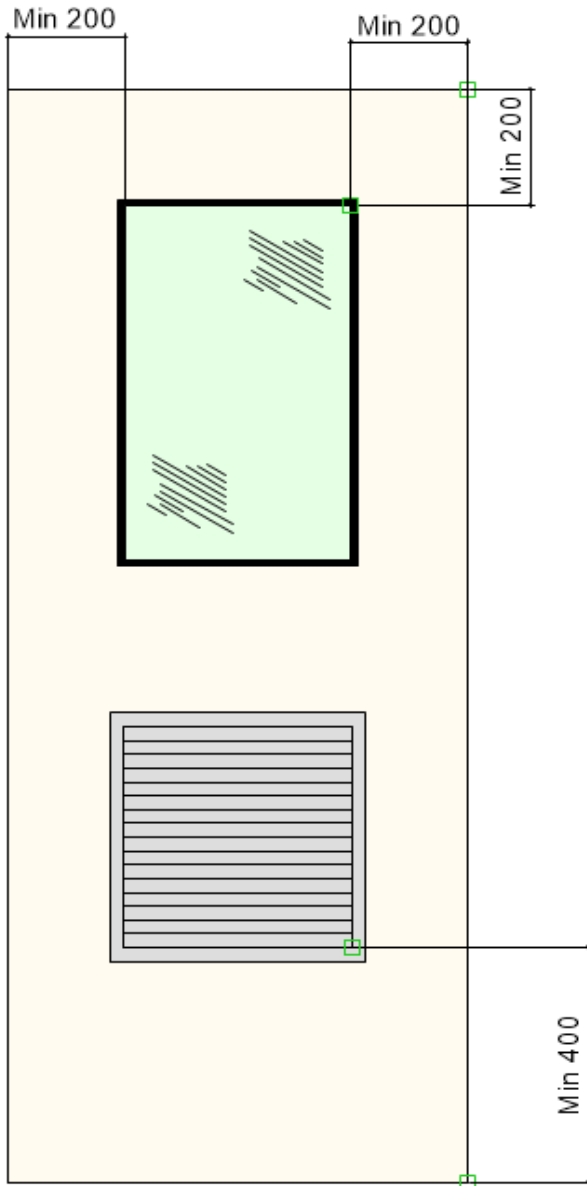

Vision Panels & Grilles

Glazed Vision Panels Are Available As Per Below.

Glass Type: **Schott Pyranova 30 #PF21004**

Maximum Glazed Area: **0.27m²**

Beading Options: **Flush Glazed**

Qty Of Vision Panels: **1 Vision Panel Is Permitted Per Leaf**

Door Grilles Are Available As Per Below

Grille Type: **Kilargo IFD-D-450/450 #PF21004**

Available Size: **450mm x 450mm**

Qty Of Grilles: **1 Grille Is Permitted Per Leaf**

Note: **Doorsets With Door Grilles Cannot Be Certified As
Smoke Control Doorsets**