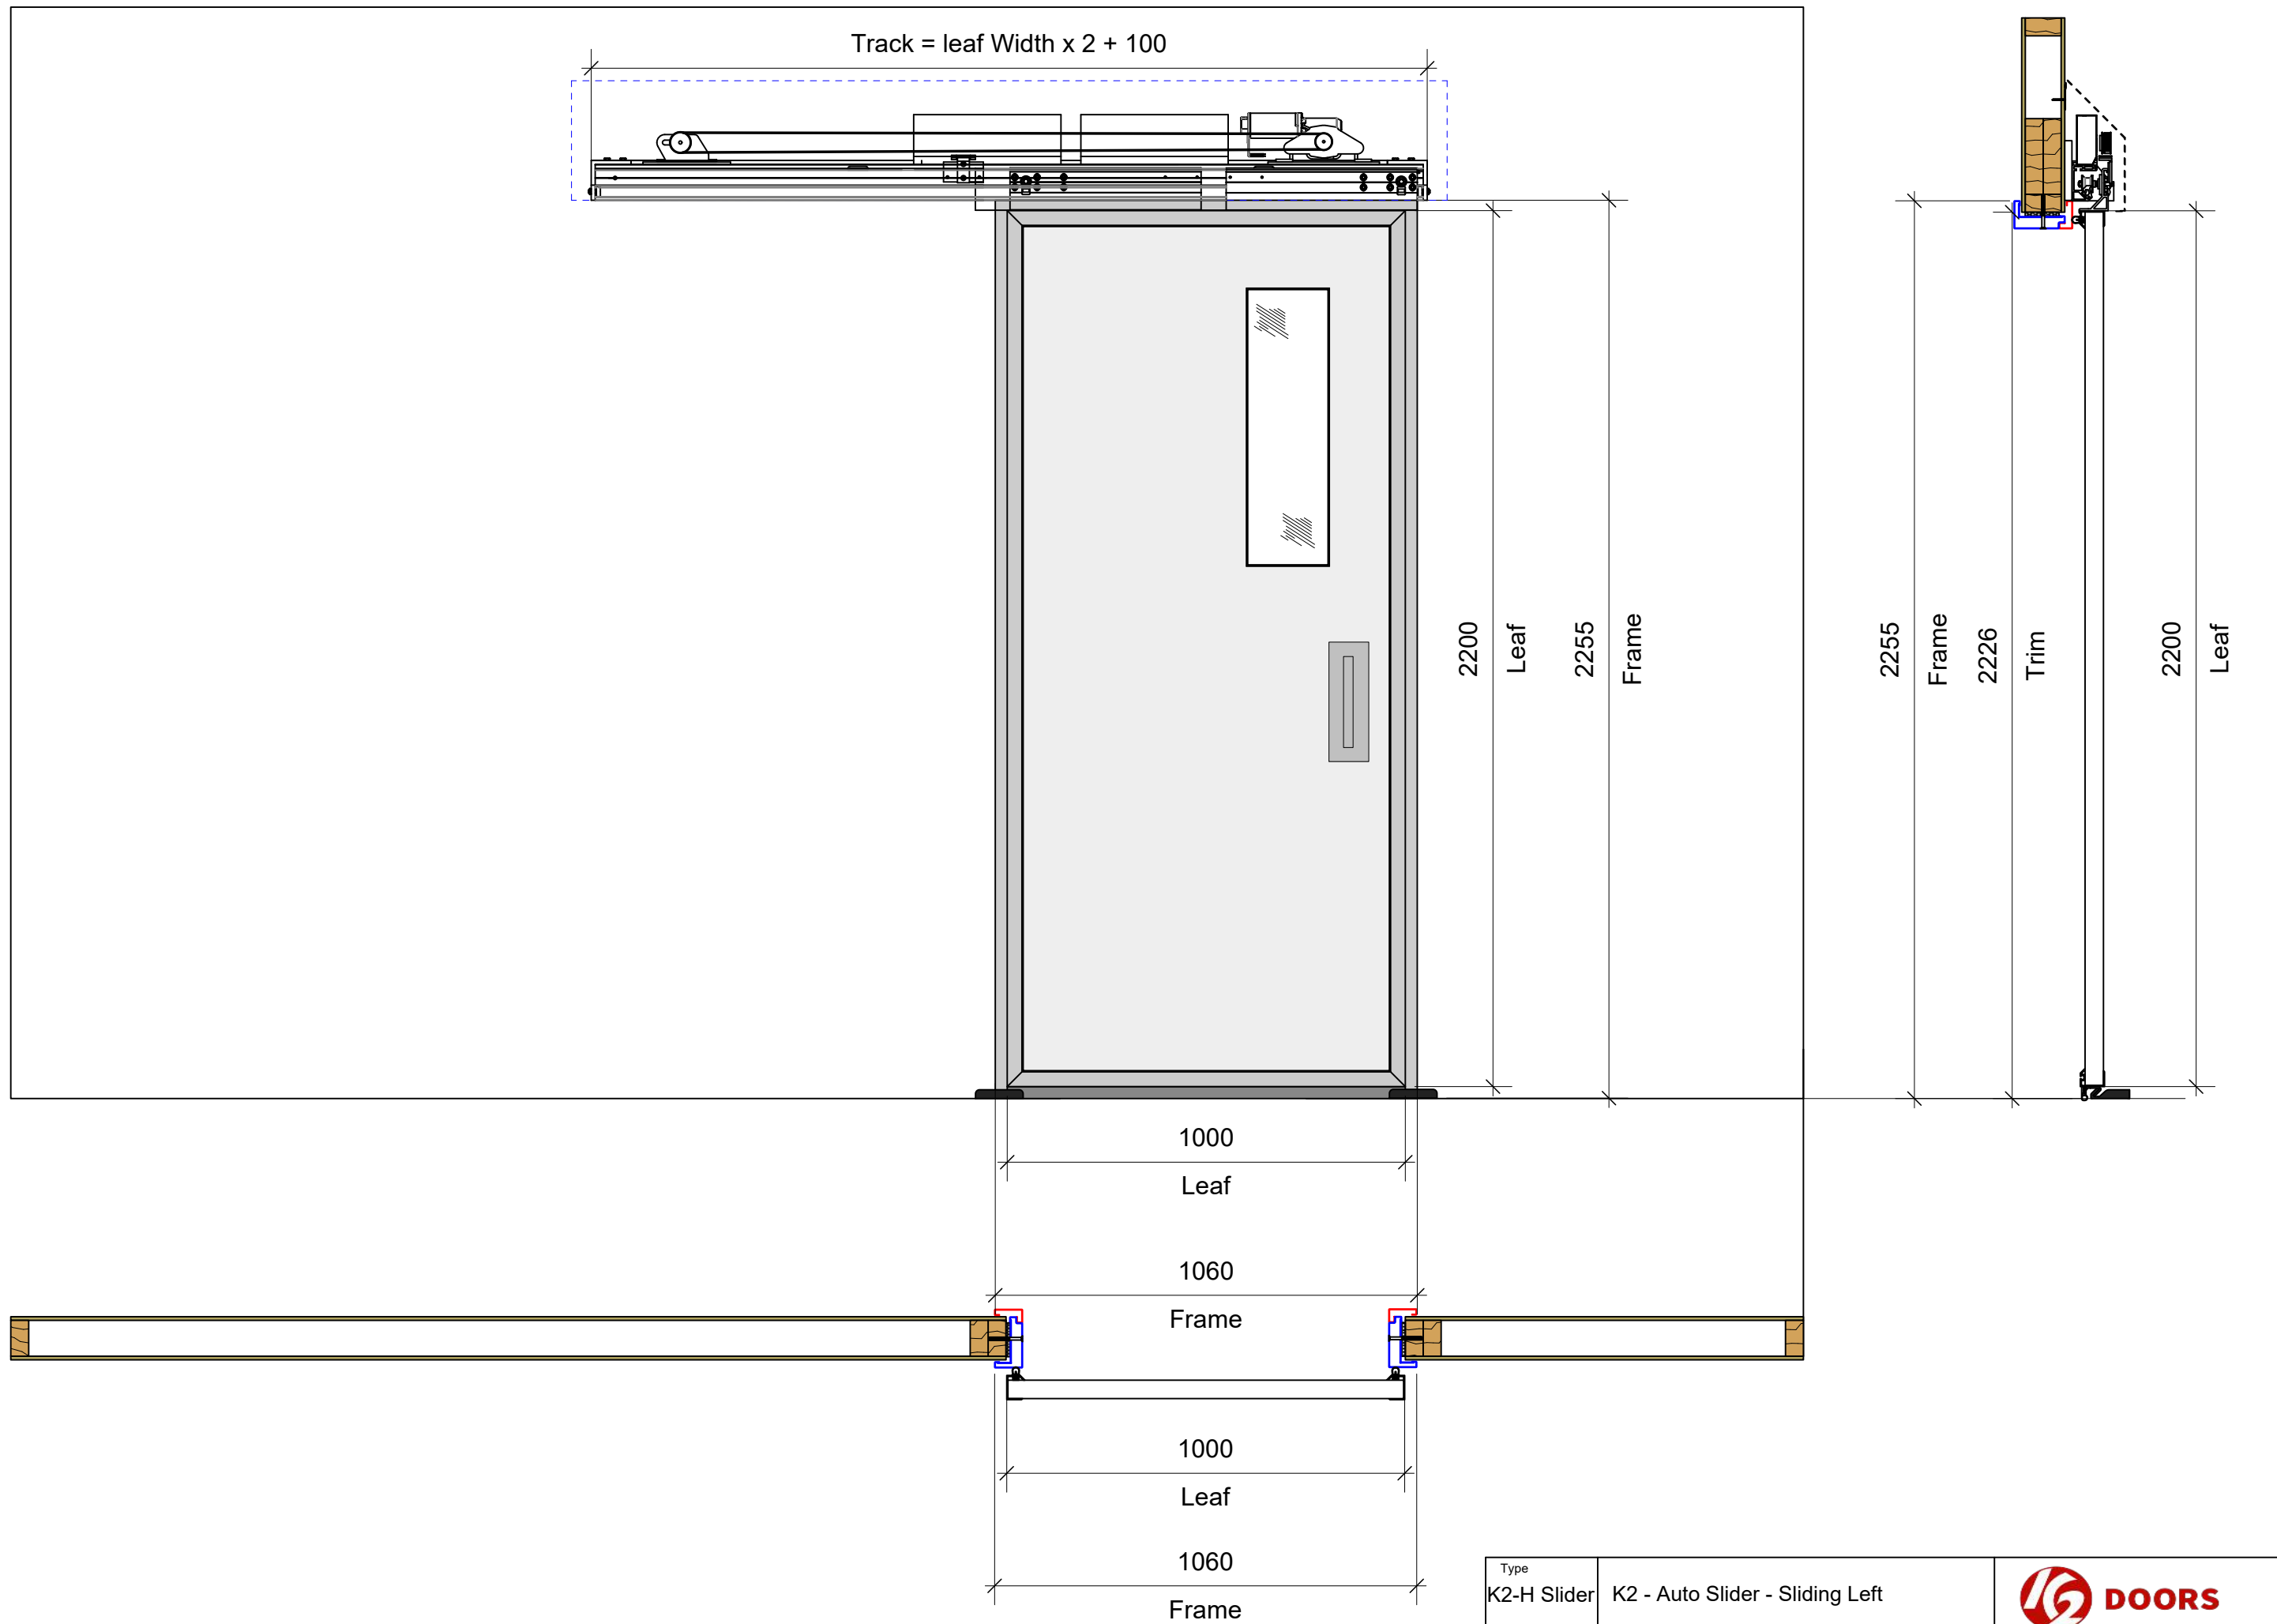

Type	K2-H Slider	K2 - Auto Slider - Sliding Left	 www.k2doors.co.nz k2doors@jedennison.co.nz +64 3 6880029
Scale	1:15	Stainless Steel Frame	

Type	K2-H Slider	K2 - Auto Slider - Sliding Left	 www.k2doors.co.nz k2doors@jedennison.co.nz +64 3 6880029
Scale	1:15	Stainless Steel Frame	