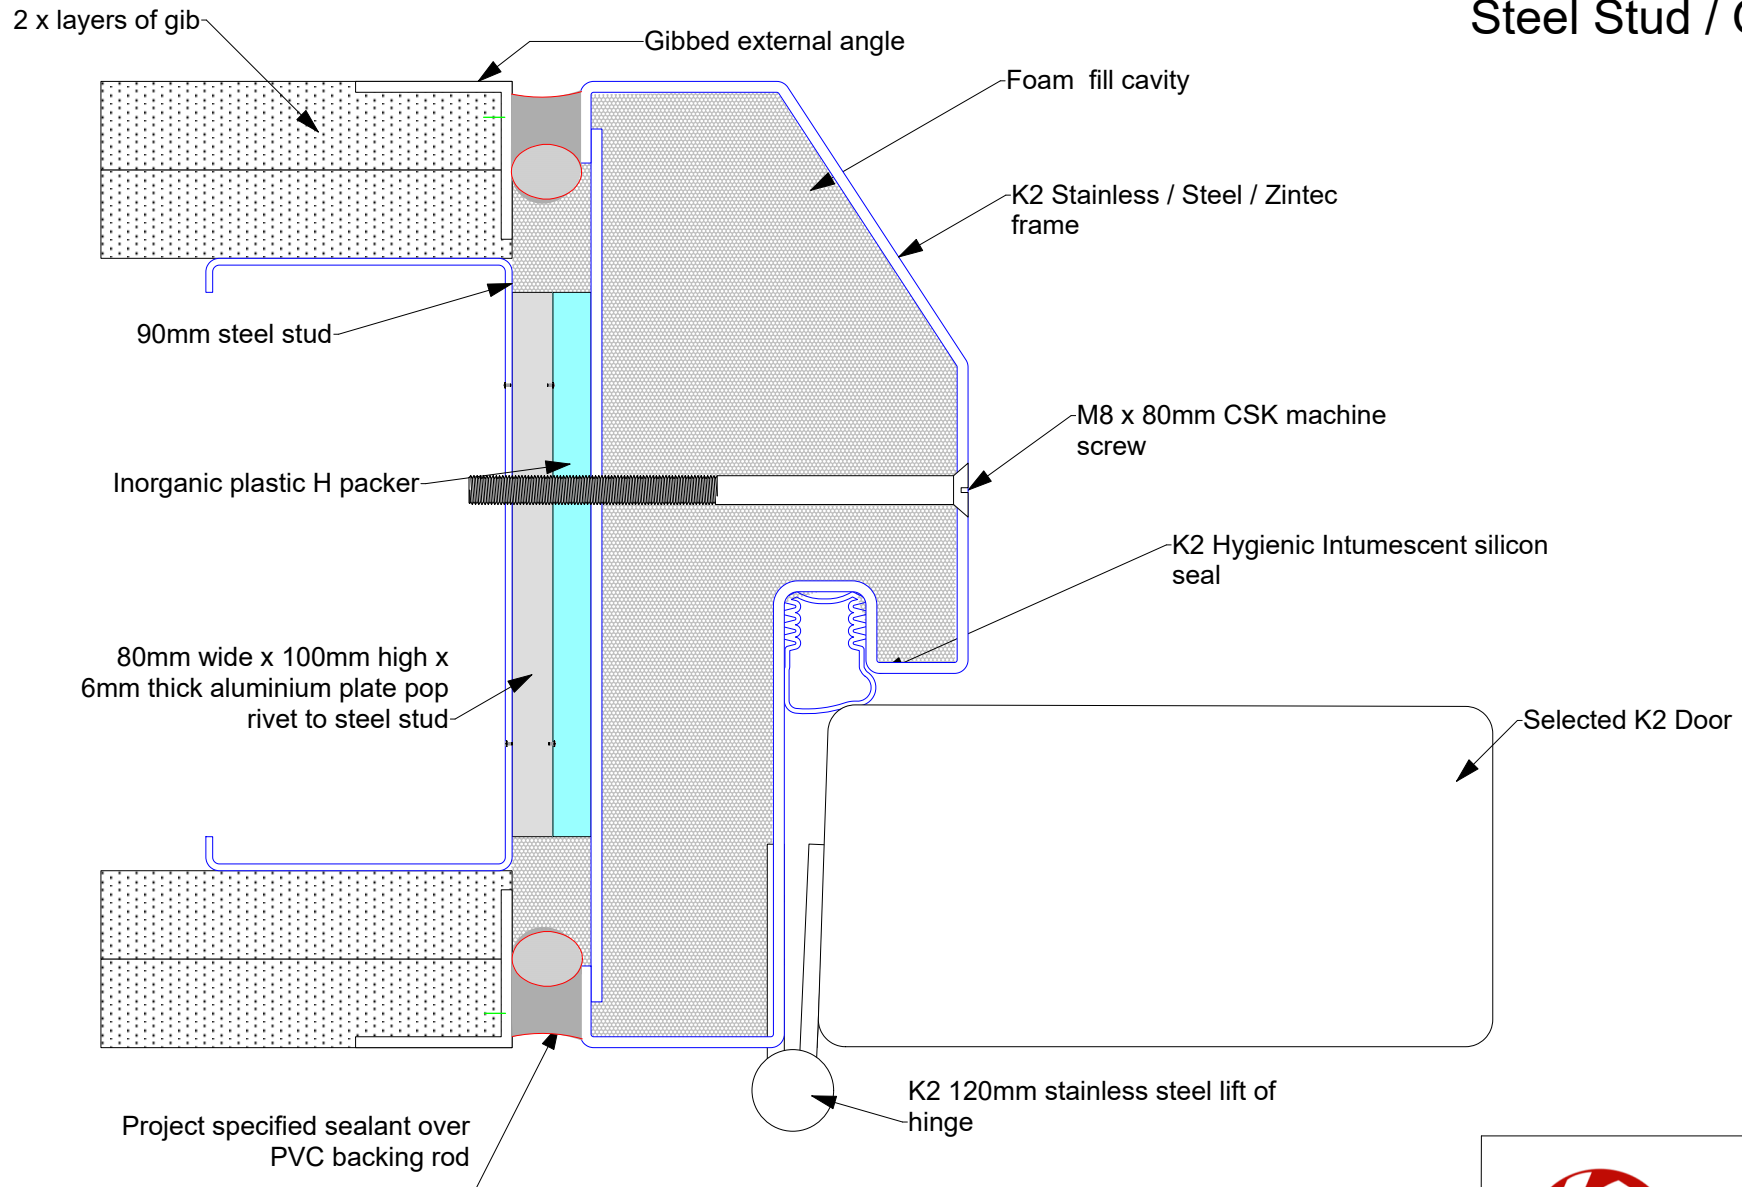

Steel Frame Installation Precast / Concrete

5 Redruth Street, Timaru, New Zealand
www.k2doors.co.nz k2doors@jedennison.co.nz

Steel Frame Installation PIR / FRIP

5 Redruth Street, Timaru, New Zealand
www.k2doors.co.nz k2doors@jedennison.co.nz

Steel Frame Installation Steel Stud / Gib

5 Redruth Street, Timaru, New Zealand
www.k2doors.co.nz k2doors@jedennison.co.nz

Steel Frame Installation Timber Stud / Gib

5 Redruth Street, Timaru, New Zealand
www.k2doors.co.nz k2doors@jedennison.co.nz