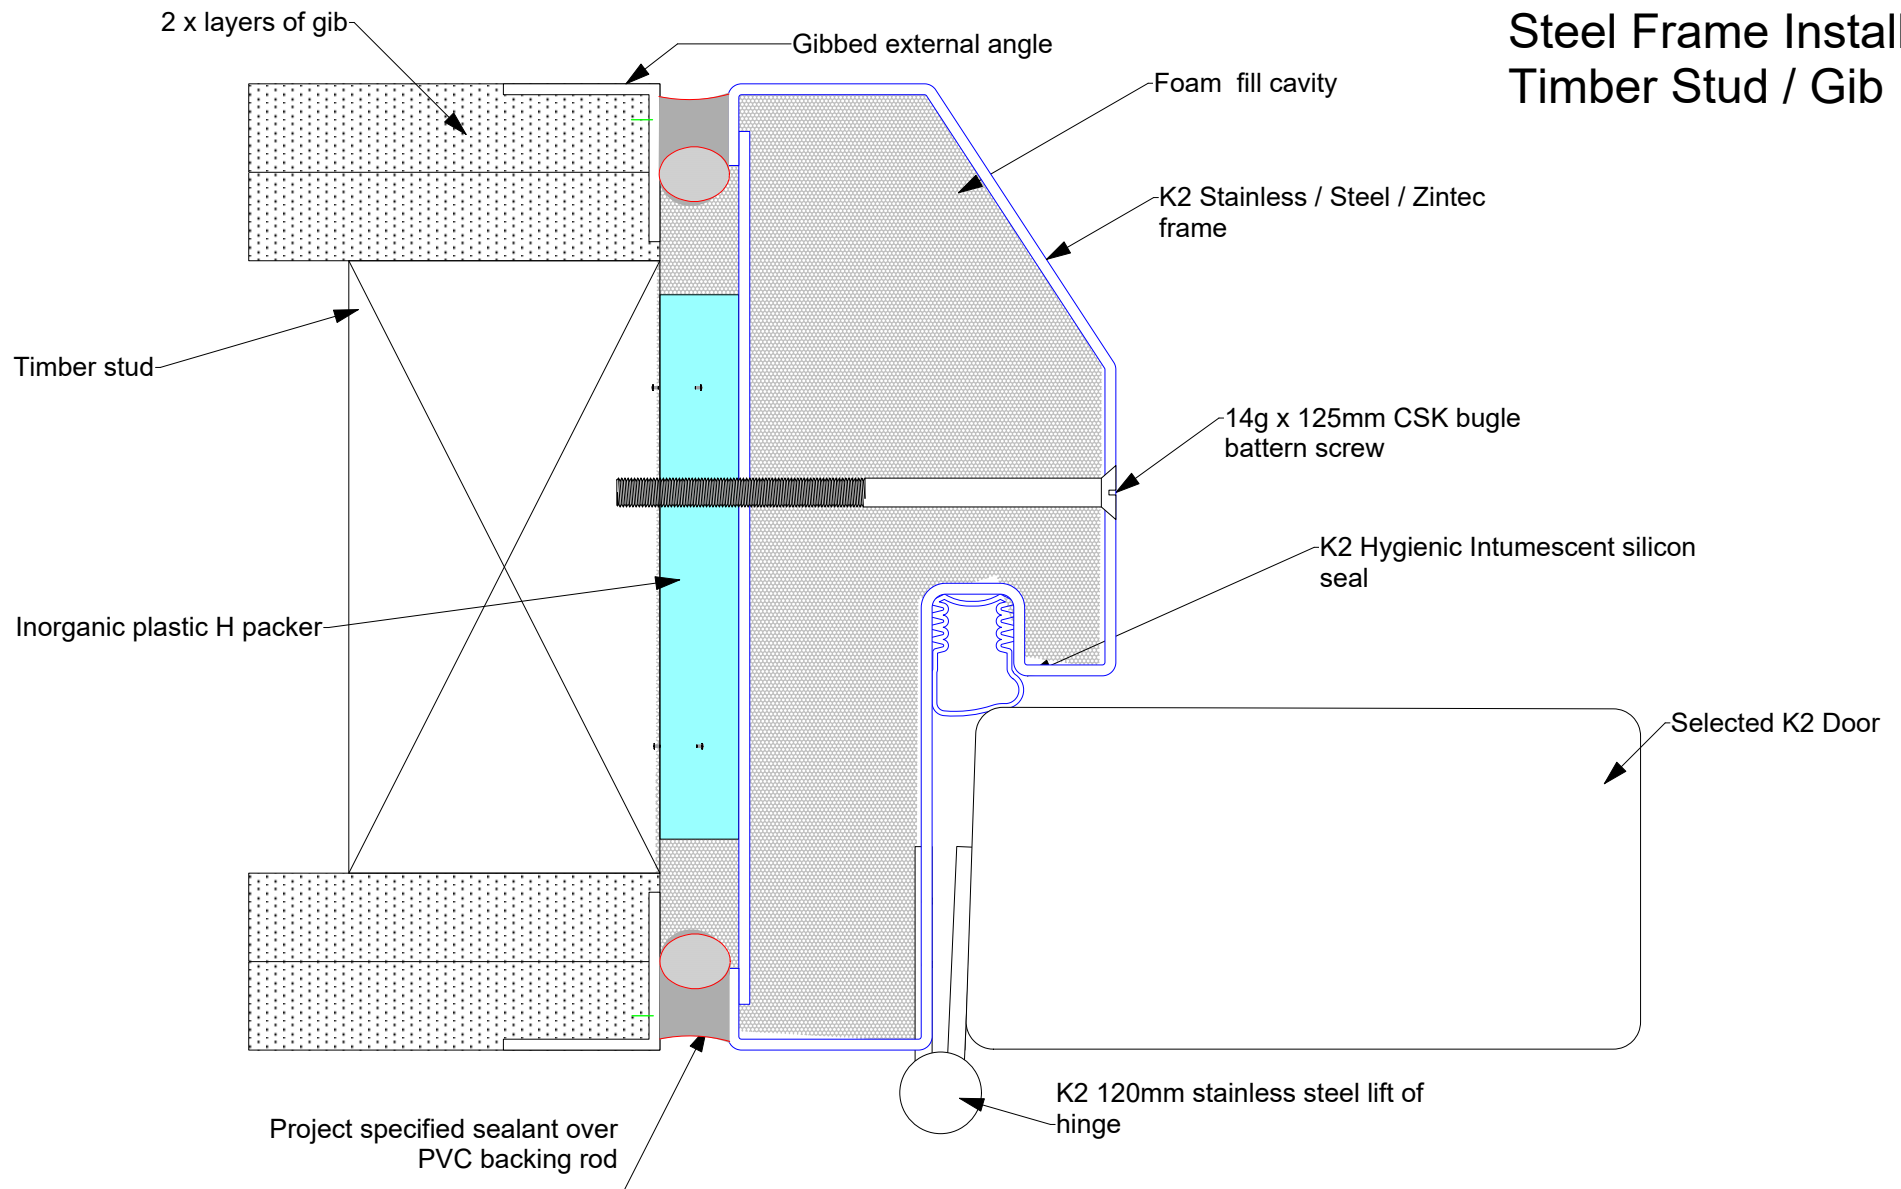

Steel Frame Installation Precast / Concrete

5 Redruth Street, Timaru, New Zealand
www.k2doors.co.nz k2doors@jedennison.co.nz

Steel Frame Installation PIR / FRIP

5 Redruth Street, Timaru, New Zealand
www.k2doors.co.nz k2doors@jedennison.co.nz

Steel Frame Installation Steel Stud / Gib

5 Redruth Street, Timaru, New Zealand
www.k2doors.co.nz k2doors@jedennison.co.nz

Steel Frame Installation Timber Stud / Gib

5 Redruth Street, Timaru, New Zealand
www.k2doors.co.nz k2doors@jedennison.co.nz