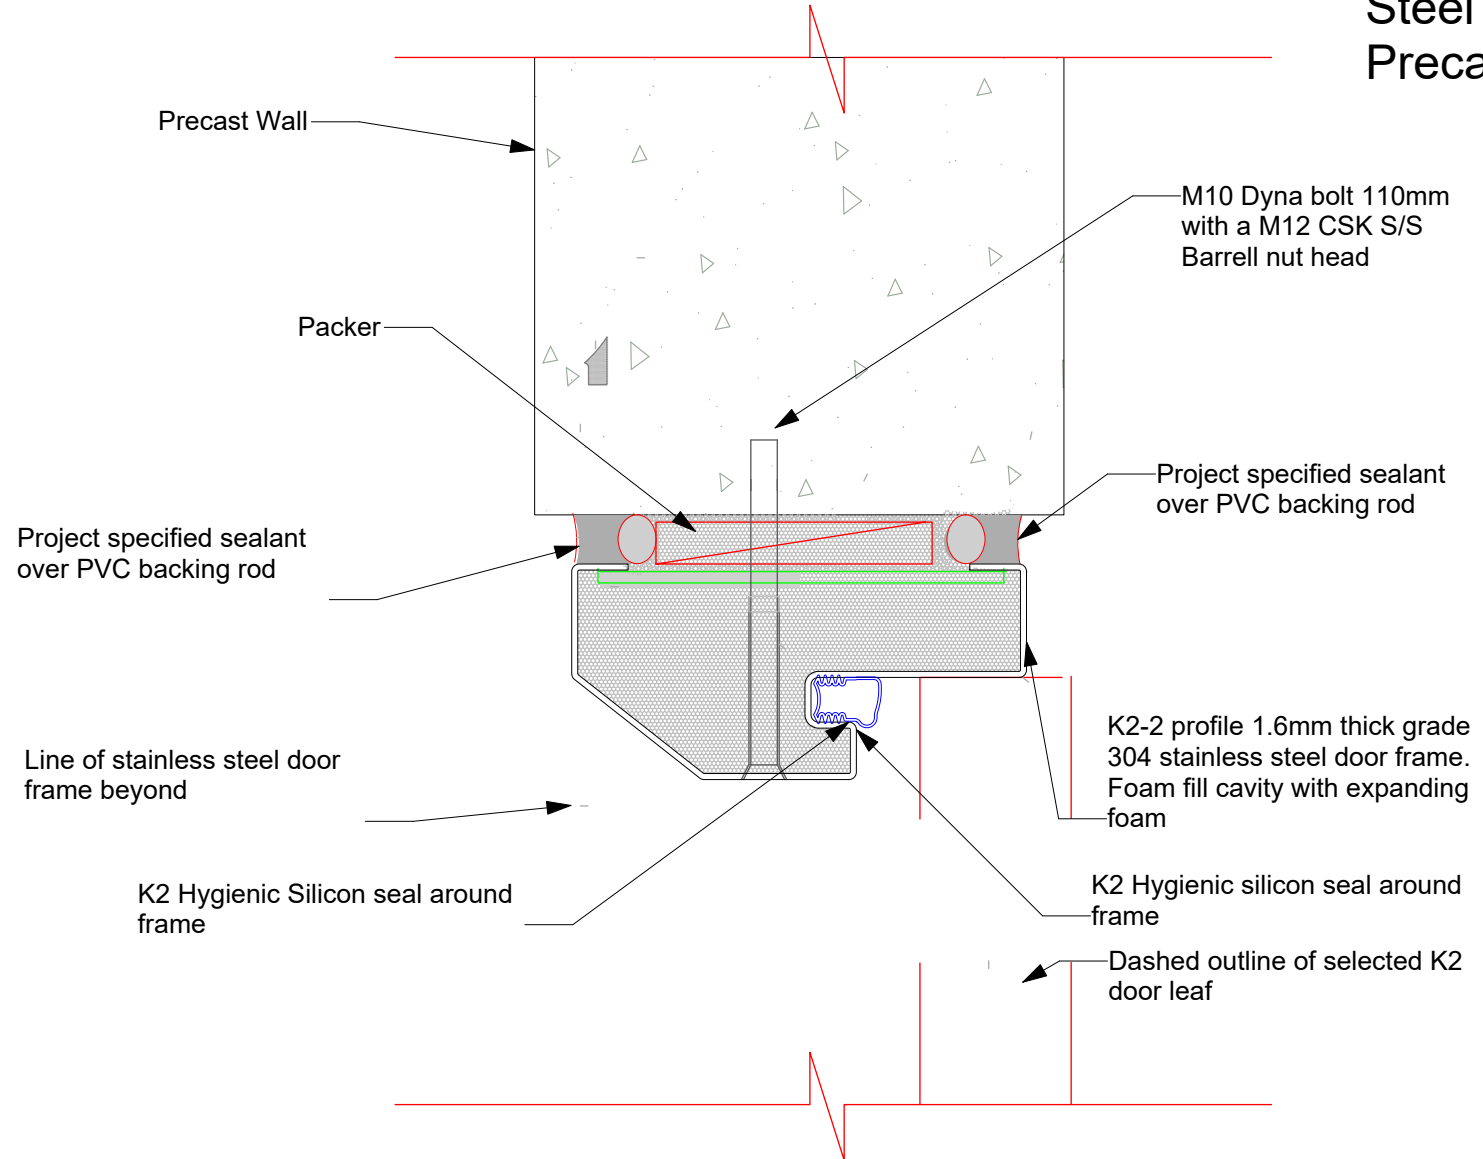

Steel Frame Installation Precast / Concrete

5 Redruth Street, Timaru, New Zealand
www.k2doors.co.nz k2doors@jedennison.co.nz

Steel Frame Installation PIR / FRIP

5 Redruth Street, Timaru, New Zealand
www.k2doors.co.nz k2doors@jedennison.co.nz

Steel Frame Installation Steel Stud / Gib

5 Redruth Street, Timaru, New Zealand
www.k2doors.co.nz k2doors@jedennison.co.nz

Steel Frame Installation Timber Stud / Gib

5 Redruth Street, Timaru, New Zealand
www.k2doors.co.nz k2doors@jedennison.co.nz