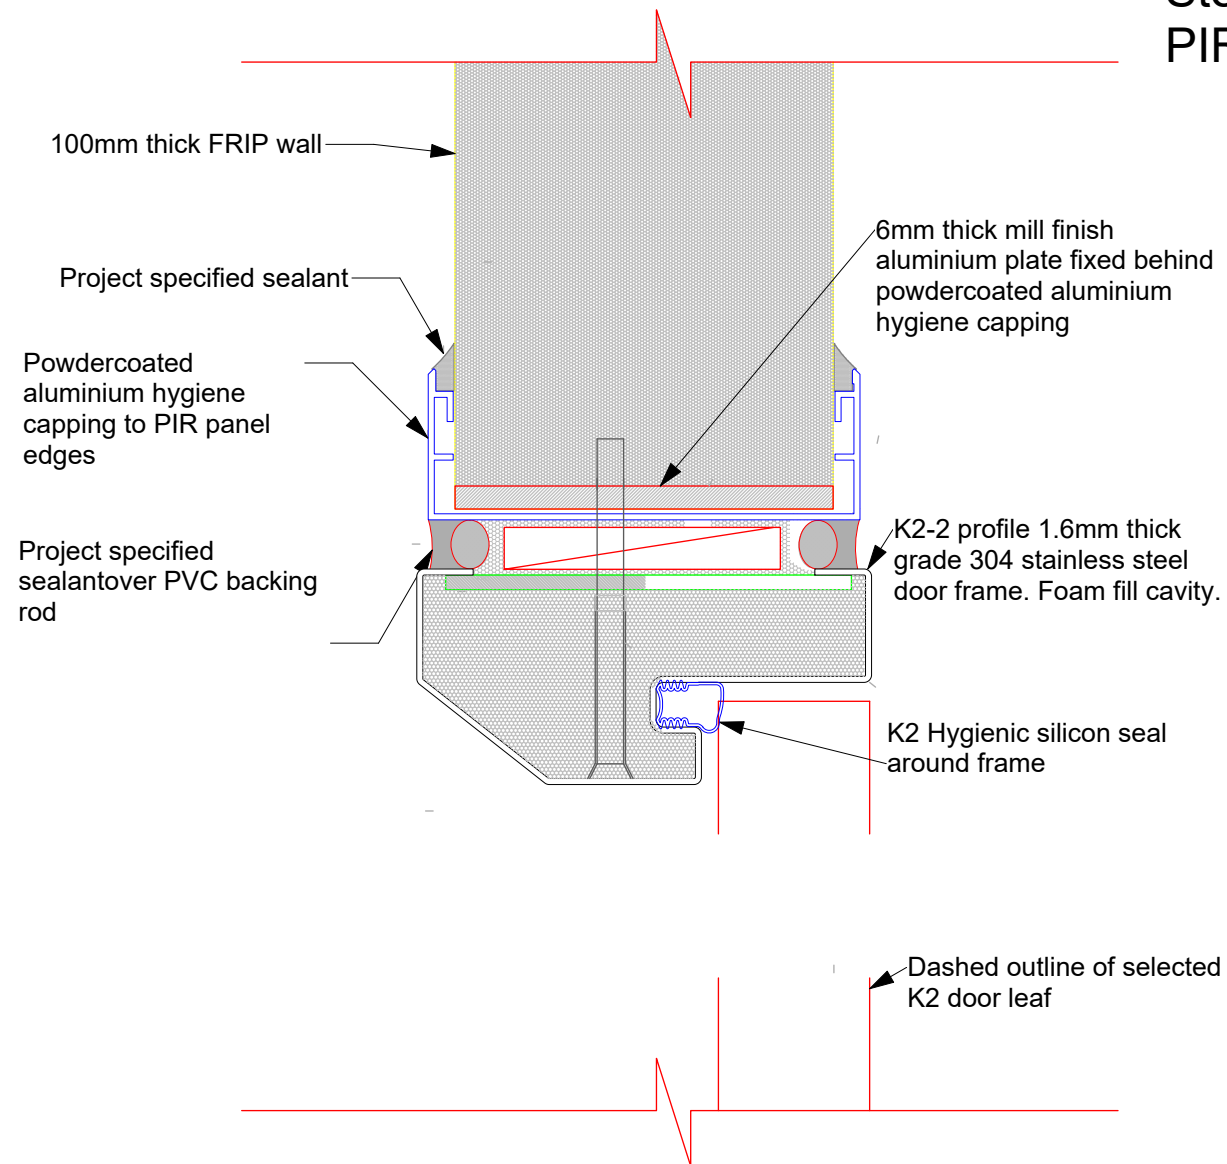

Steel Frame Installation Precast / Concrete

5 Redruth Street, Timaru, New Zealand
www.k2doors.co.nz k2doors@jedennison.co.nz

Steel Frame Installation PIR / FRIP

5 Redruth Street, Timaru, New Zealand
www.k2doors.co.nz k2doors@jedennison.co.nz

Steel Frame Installation Steel Stud / Gib

5 Redruth Street, Timaru, New Zealand
www.k2doors.co.nz k2doors@jedennison.co.nz

Steel Frame Installation Timber Stud / Gib

5 Redruth Street, Timaru, New Zealand
www.k2doors.co.nz k2doors@jedennison.co.nz